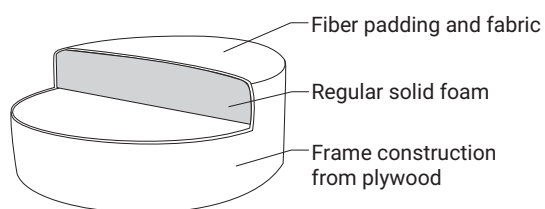

Baxter

Baxter

Comfort

Legs

Comfort

Footstool D110xH45

Footstool D75xH35

Footstool D45xH45

Furniture features in symbols

- Seat and back cushions are fixed to the frame.

- Fabric